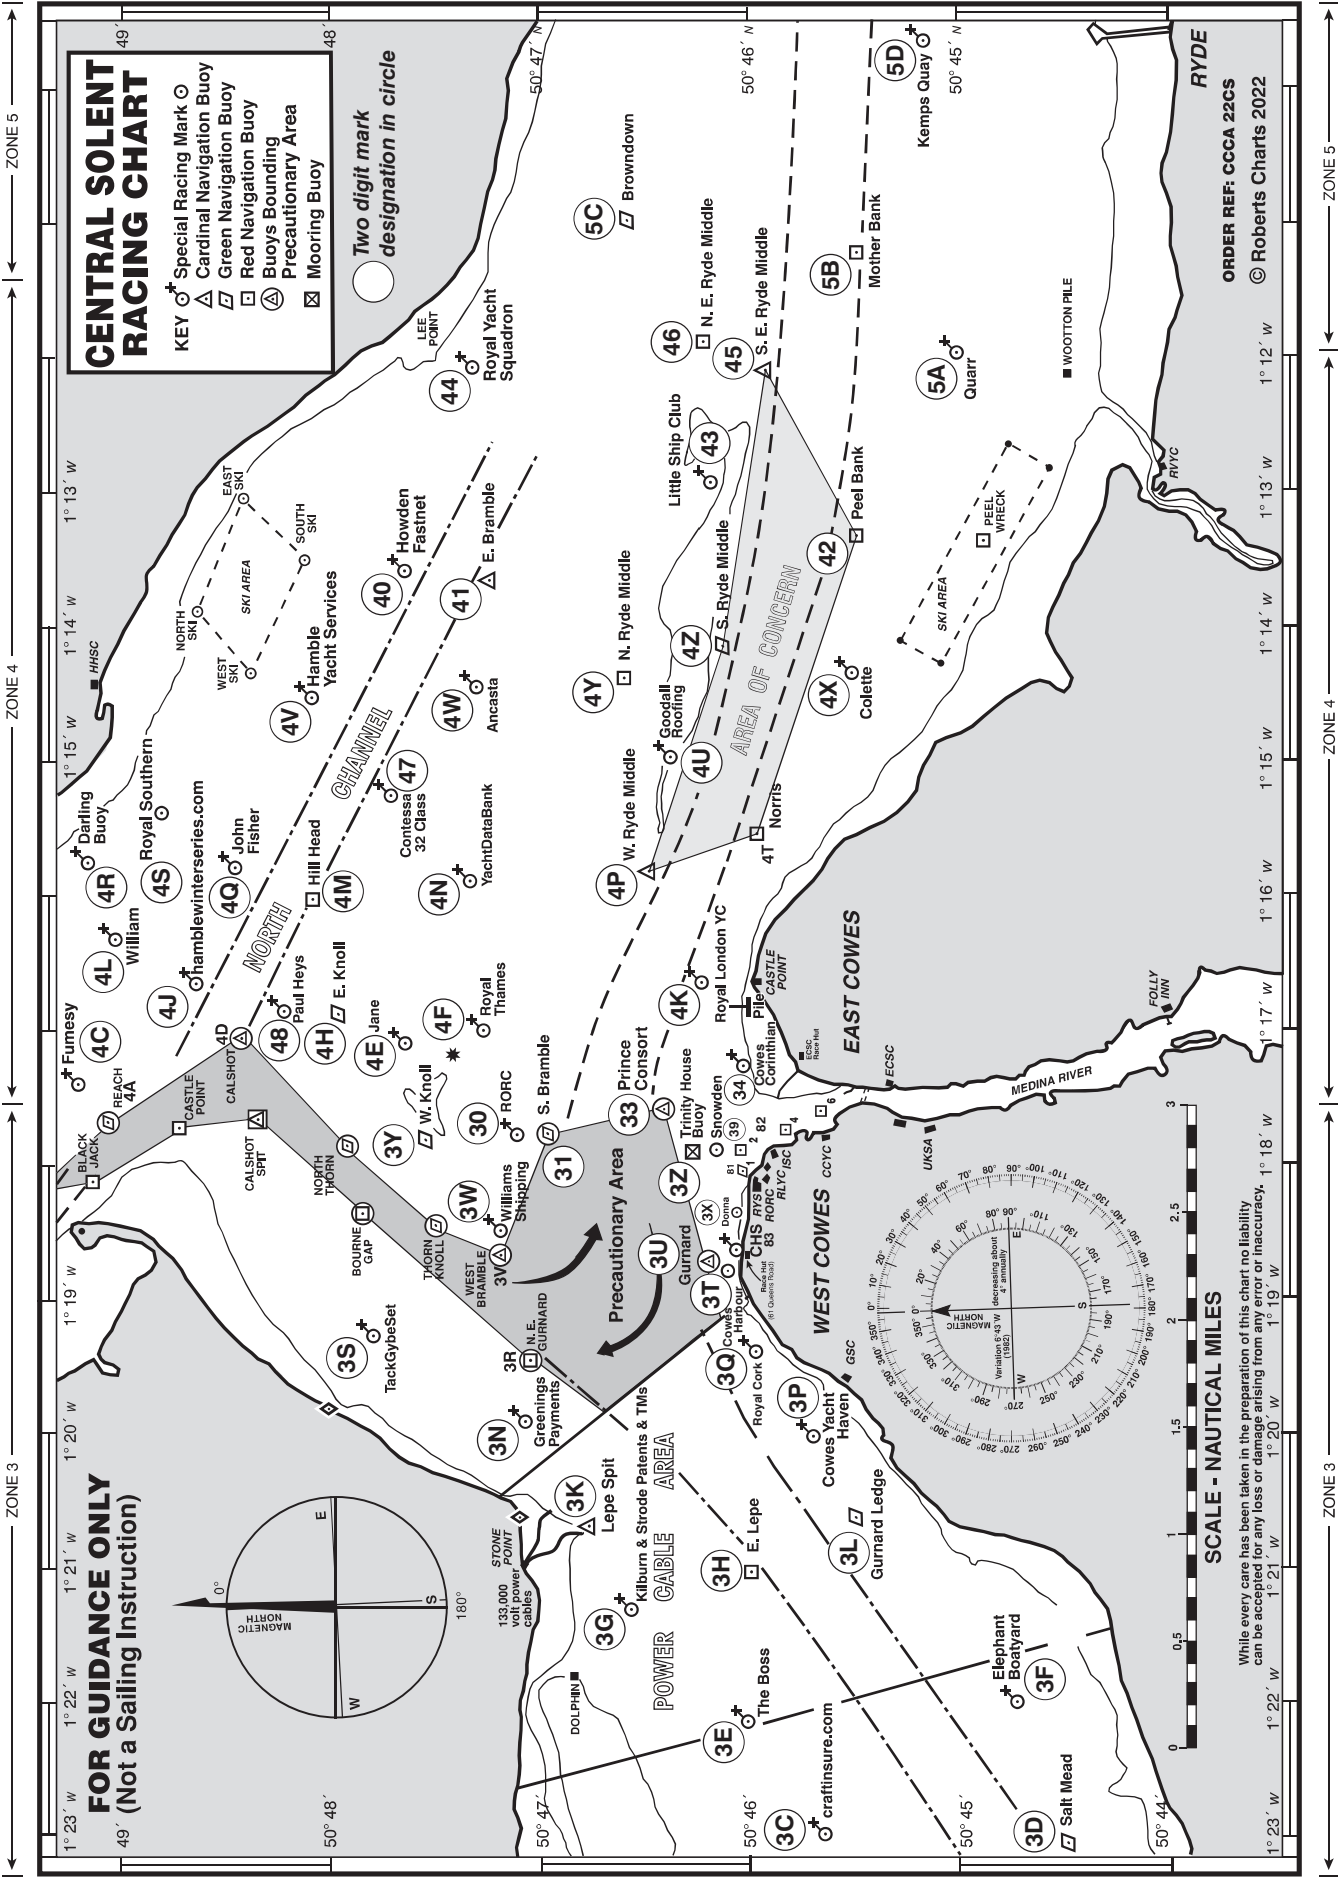

Most yellow race marks are seasonal March-November
 * These marks may be in place all year round
 # Only used for passing and keeping boats out of channel, not for ordinary rounding.
 Use of other main channel marks should be minimised
 © 5Q Outer Spit may only be used if given prior consent by QHM, which must be sought in weekday office hours
 @ Sundays: SBSC only except Cowes Week